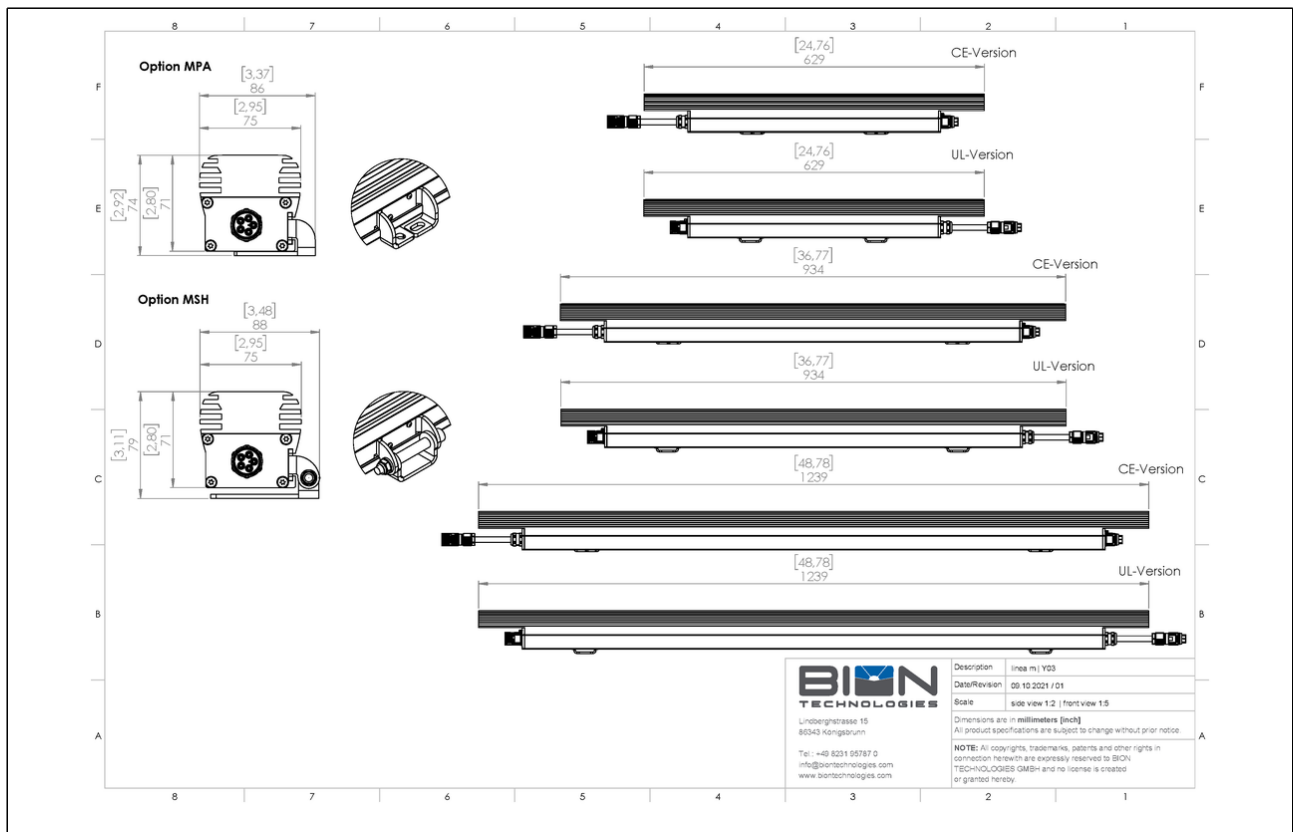

# Technical Data

Dimensions	75 mm x 71 mm [W x H] 2.95 in x 2.80 in [W x H]
Fixture Typ	 tunableWhite
Beam Angles	8°, 10°, 23°, 43°, 52° 8° x 31°, 10° x 42°, 12° x 60°, 14° x 100°, 30° x 60°, 20° x 60° (Tilt in C0-plane: 10°), 20° x 60° (Tilt in C0-plane: -10°)
Luminous Flux	876 lm
Light Source	8 LED(s)
Antiglare	optional: <ul style="list-style-type: none"> <li>▪ Hex louver (internal)</li> <li>▪ Linear louver (internal)</li> </ul>
LED-Binning	
MacAdam Ellipses Binning	3
Input Voltage	Power supply: internal   100 - 240, 277 VAC (50 - 60 Hz)   127 - 431 VDC
Power Consumption	Max. 14 W
Power Factor Correction	> 0,97 -> 115 VAC @ max. Output > 0,95 -> 230 VAC @ max. Output > 0,92 -> 277 VAC @ max. Output
Protection Class	I
Inrush	55 A
Storage Temperatur	-40 °C / +80 °C   -40 °F / +176 °F
Operating Temperature	-40 °C / +40 °C   -40 °F / +104 °F
Start-up Temperature	-25 °C / +40 °C   -13 °F / +104 °F
Lumen Maintenance [L70]	65'000 h @ 25 °C (77 °F)   40'000 h @ 40 °C (104 °F)
LED-Class	Class 2 LED-Product
Housing	Aluminium
Housing Color(s)	  Aluminium anodized (Standard)      Black anodized
Lens	Tempered safety glass, extra white
Weight	311 mm / 12.25 in: 1,25 kg (2.76 lbs) 617 mm / 24.30 in: 2,5 kg (5.51 lbs) 922 mm / 36.30 in: 3,75 kg (8.27 lbs) 1228 mm / 48.35 in: 7 kg (15.43 lbs)

## Engineering Drawing