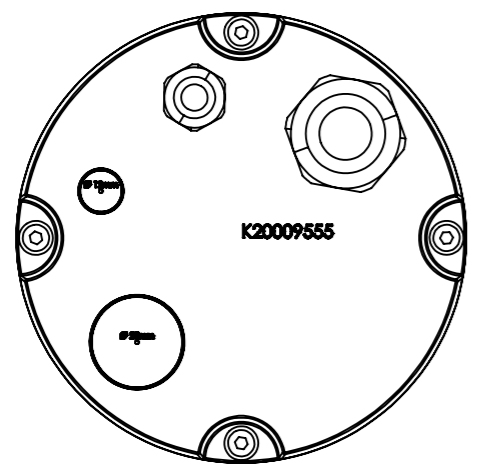

8 7 6 5 4 3 2 1

F
E
D
C
B
A

F
E
D
C
B
A

8 7 6 5 4 3 2 1

Lindberghstrasse 15
86343 Königsbrunn

Tel.: +49 8231 95787 0
info@biontechnologies.com
www.biontechnologies.com

Description	tellus point round xs Connection box Set
Date/Revision	07.12.2020/Rev2
Scale	1:2

Dimensions are in **millimeters [inch]**
All product specifications are subject to change without prior notice.

NOTE: All copyrights, trademarks, patents and other rights in connection herewith are expressly reserved to BION TECHNOLOGIES GMBH and no license is created or granted hereby.