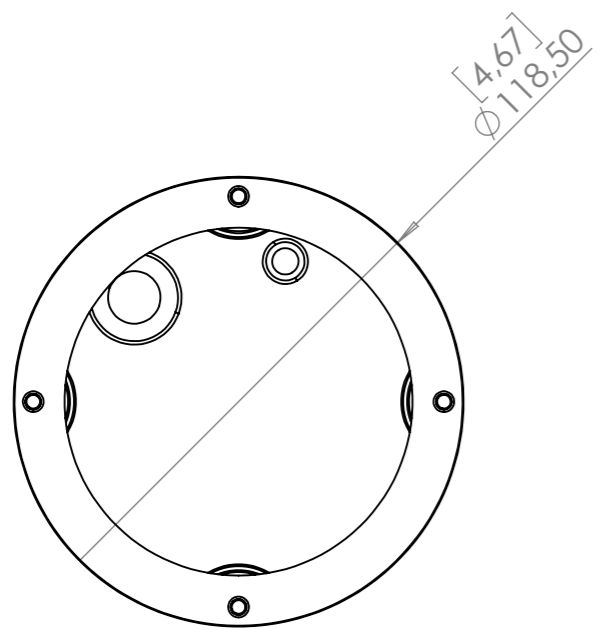

8 7 6 5 4 3 2 1

F
E
D
C
B
A

F
E
D
C
B
A

8 7 6 5 4 3 2 1

Lindberghstrasse 15
86343 Königsbrunn

Tel.: +49 8231 95787 0
info@biontechnologies.com
www.biontechnologies.com

Description	tellus point round xs Connection box Set
Date/Revision	07.12.2020/Rev2
Scale	1:2

Dimensions are in **millimeters [inch]**
All product specifications are subject to change without prior notice.

NOTE: All copyrights, trademarks, patents and other rights in connection herewith are expressly reserved to BION TECHNOLOGIES GMBH and no license is created or granted hereby.