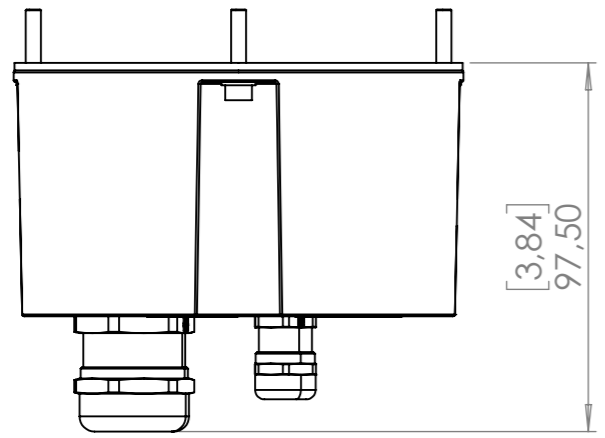

8 7 6 5 4 3 2 1

F
E
D
C
B
A

F
E
D
C
B
A

8 7 6 5 4 3 2 1

Lindberghstrasse 15
86343 Königsbrunn

Tel.: +49 8231 95787 0
info@biontechnologies.com
www.biontechnologies.com

Description	tellus point round xs Connection box Set
Date/Revision	07.12.2020/Rev2
Scale	1:2

Dimensions are in **millimeters [inch]**
All product specifications are subject to change without prior notice.

NOTE: All copyrights, trademarks, patents and other rights in connection herewith are expressly reserved to BION TECHNOLOGIES GMBH and no license is created or granted hereby.