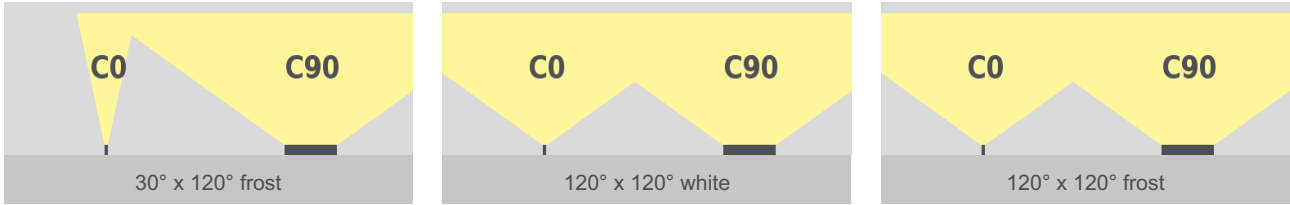

Beam Angles