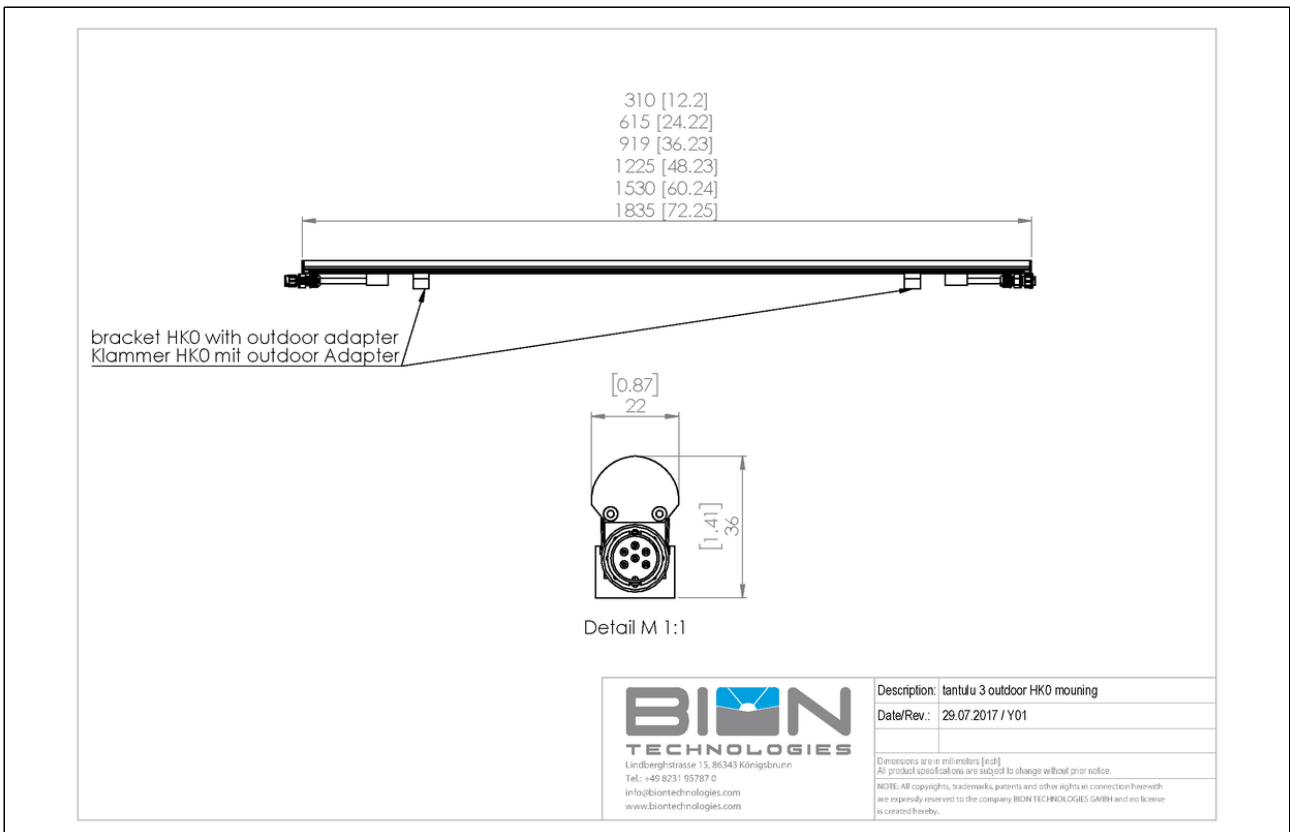

Engineering Drawing