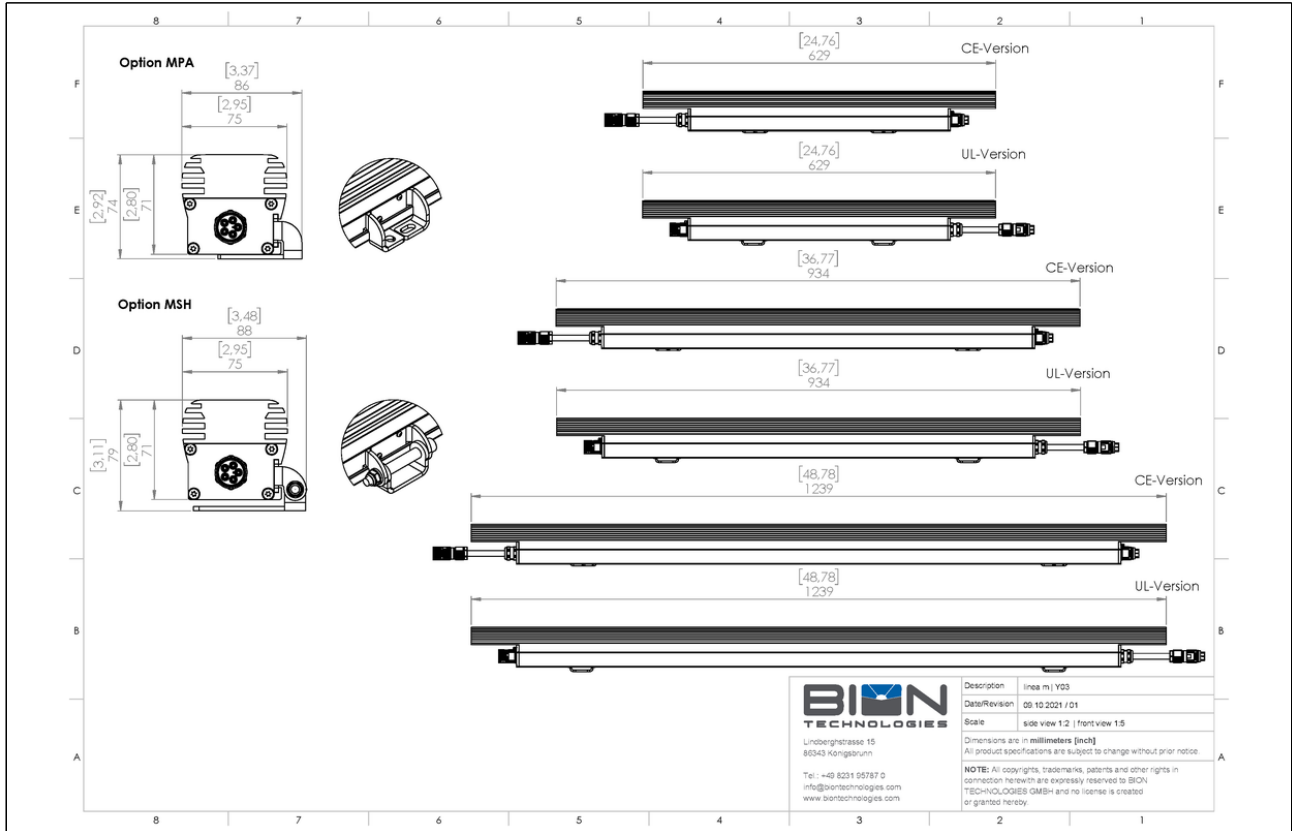

Engineering Drawing