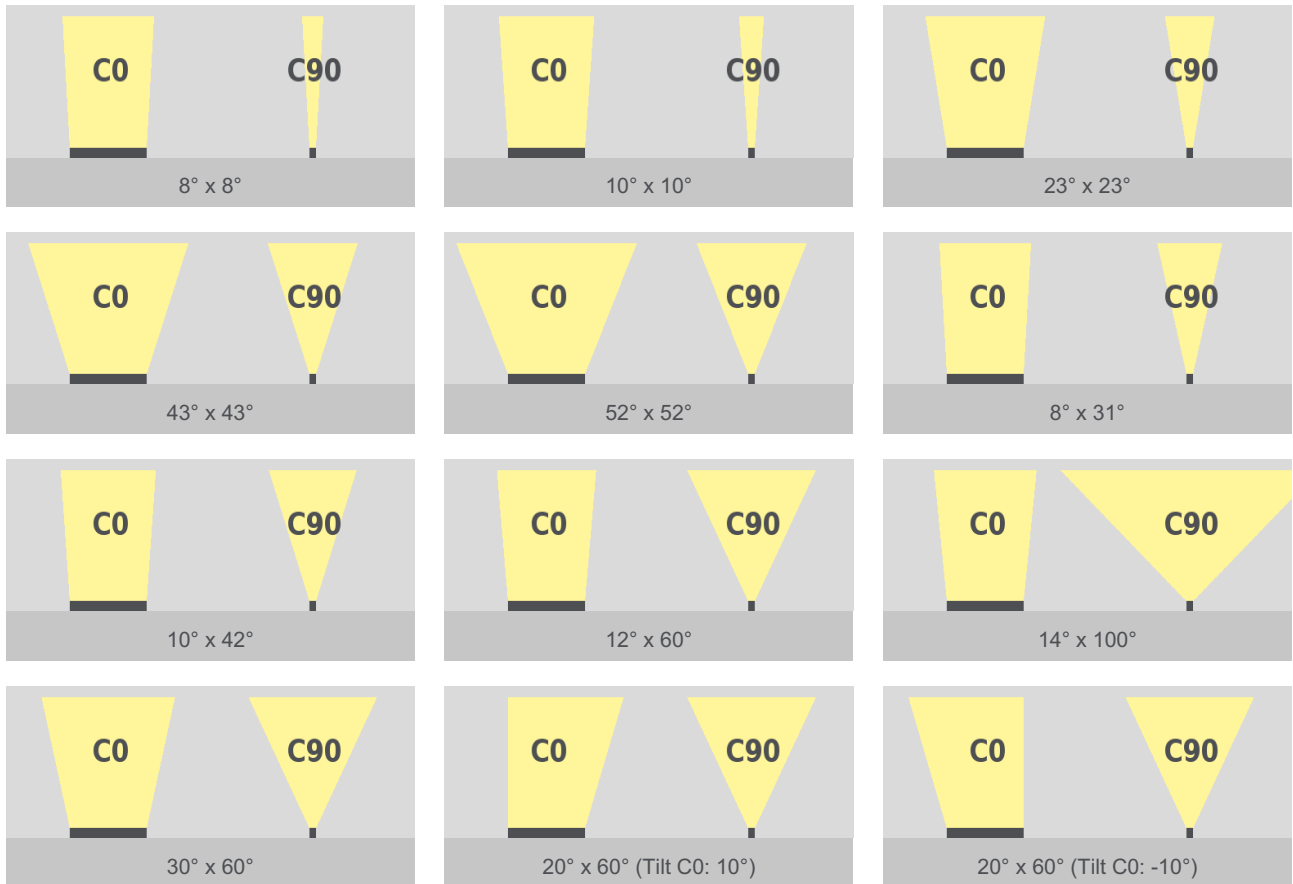

Beam Angles