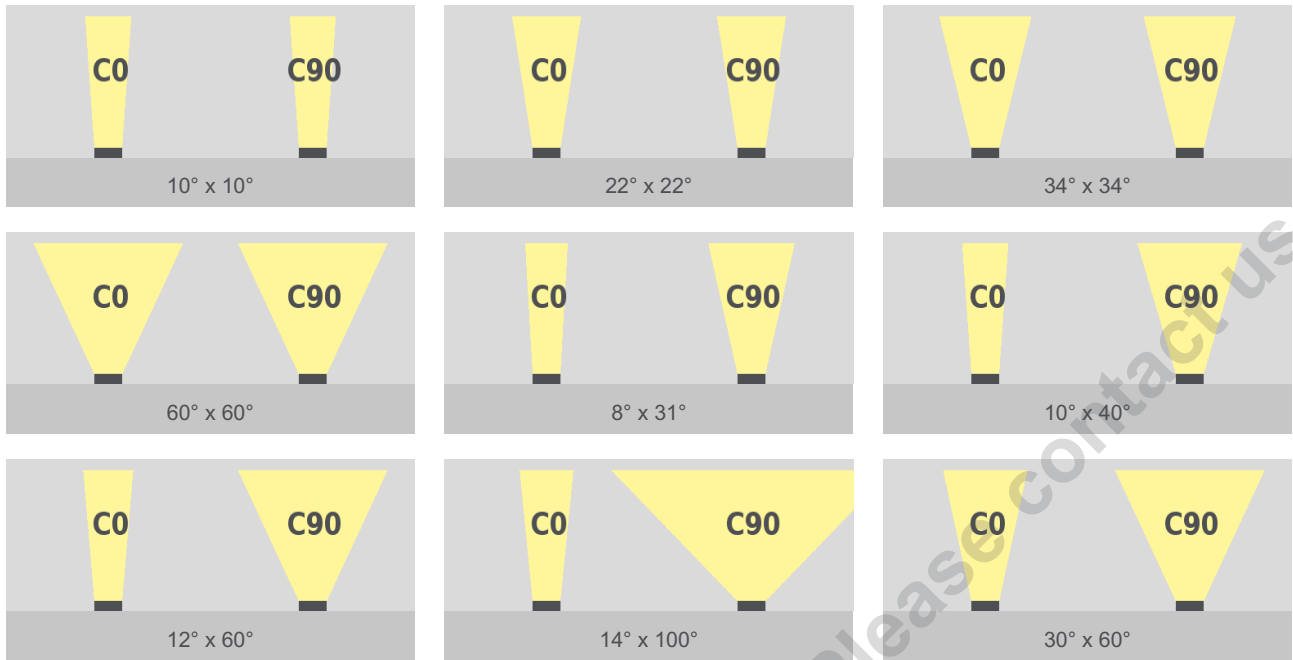

Beam Angles

Product will be discontinued! Please contact us